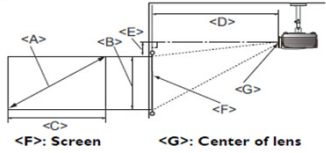

*Lamp life results will vary depending on environmental conditions and usage. Actual product's features and specifications are subject to change without notice.

W1070+ Digital Projector

Distance Chart

Floor Installation

Ceiling Installation

■ The screen aspect ratio is 16:9 and the projected picture is 16:9

Diagonal <A> [inch (mm)]	Screen dimensions			Projection distance <D> [mm]			Lowest/Highest lens position <E> [mm]
	Height [mm]	Width <C> [mm]	Min distance (with max zoom)	Average	Max distance (with min zoom)		
40 (1016)	498	886	1013	1165	1316	25	
50 (1270)	623	1107	1266	1456	1646	31	
60 (1524)	747	1328	1519	1747	1975	37	
70 (1778)	872	1550	1772	2038	2304	44	
80 (2032)	996	1771	2025	2329	2633	50	
90 (2286)	1121	1992	2278	2620	2962	56	
100 (2540)	1245	2214	2532	2911	3291	62	
110 (2794)	1370	2435	2785	3203	3620	68	
120 (3048)	1494	2657	3038	3494	3949	75	
130 (3302)	1619	2878	3291	3785	4278	81	
140 (3556)	1743	3099	3544	4076	4608	87	
150 (3810)	1868	3321	3797	4367	4937	93	
160 (4064)	1992	3542	4051	4658	5266	100	
170 (4318)	2117	3763	4304	4949	5595	106	
180 (4572)	2241	3985	4557	5241	5924	112	
190 (4826)	2366	4206	4810	5532	6253	118	
200 (5080)	2491	4428	5063	5823	6582	125	
235 (5969)	2926	5202	5949	6842	7734	146	