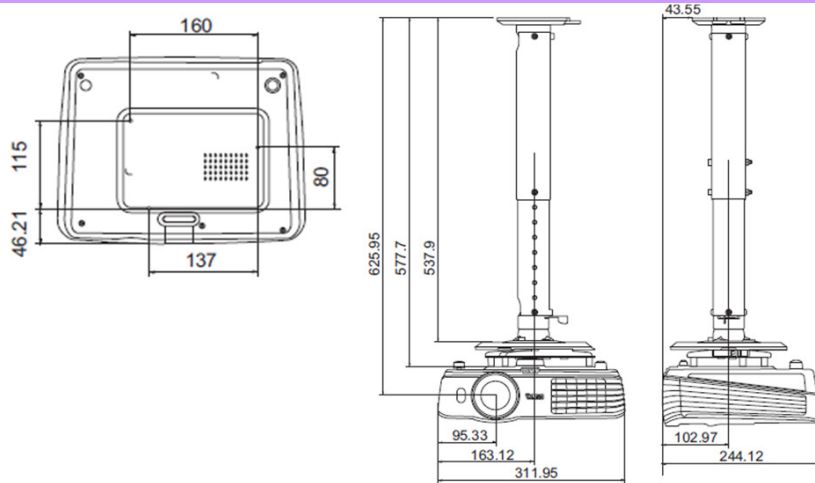

Dimensions	Dimensions(W x H x D)	312 x 104 x 244 mm
	Weight	2.75KG

Power	Power Supply	AC 100 to 240 V, 50 to 60 Hz
	Power Consumption	353W/110V (typical), Standby < 0.5W

Audible Noise	31/28 dBA (Normal/Economic mode)
----------------------	----------------------------------

*Lamp life results will vary depending on environmental conditions and usage. Actual product's features and specifications are subject to change without notice.

W1070+ Digital Projector

Distance Chart

Floor Installation

Ceiling Installation

■ The screen aspect ratio is 16:9 and the projected picture is 16:9

Diagonal <A> [inch (mm)]	Screen dimensions			Projection distance <D> [mm]			Lowest/Highest lens position <E> [mm]
	Height [mm]	Width <C> [mm]	Min distance (with max zoom)	Average	Max distance (with min zoom)		
40 (1016)	498	886	1013	1165	1316	25	
50 (1270)	623	1107	1266	1456	1646	31	
60 (1524)	747	1328	1519	1747	1975	37	
70 (1778)	872	1550	1772	2038	2304	44	
80 (2032)	996	1771	2025	2329	2633	50	
90 (2286)	1121	1992	2278	2620	2962	56	
100 (2540)	1245	2214	2532	2911	3291	62	
110 (2794)	1370	2435	2785	3203	3620	68	
120 (3048)	1494	2657	3038	3494	3949	75	
130 (3302)	1619	2878	3291	3785	4278	81	
140 (3556)	1743	3099	3544	4076	4608	87	
150 (3810)	1868	3321	3797	4367	4937	93	
160 (4064)	1992	3542	4051	4658	5266	100	
170 (4318)	2117	3763	4304	4949	5595	106	
180 (4572)	2241	3985	4557	5241	5924	112	
190 (4826)	2366	4206	4810	5532	6253	118	
200 (5080)	2491	4428	5063	5823	6582	125	
235 (5969)	2926	5202	5949	6842	7734	146	

Wall mount/Ceiling mount Chart

⊙ Ceiling mount screws:
M4 (Max L = 25 mm;
Min L = 20 mm)

Unit: mm

Dimension